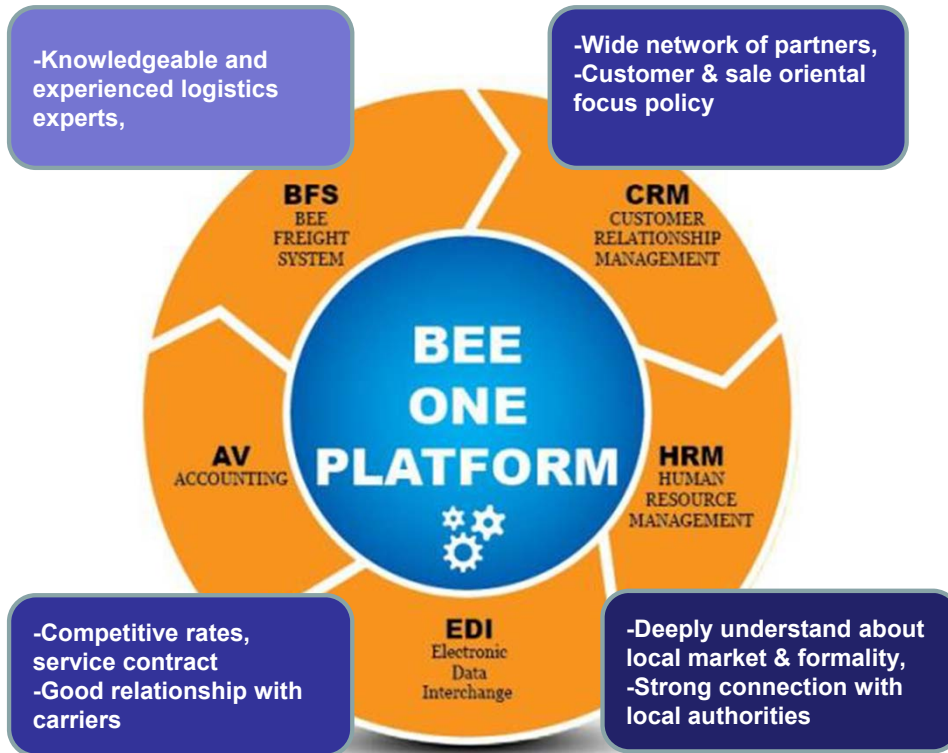

WHY BEE?

* ALL ACTIVITIES ARE SUPPORTED BY SELF-DEVELOPED IT PLATFORM AND CUSTOMIZED TO INDIVIDUAL DEMAND

Be expert in logistics