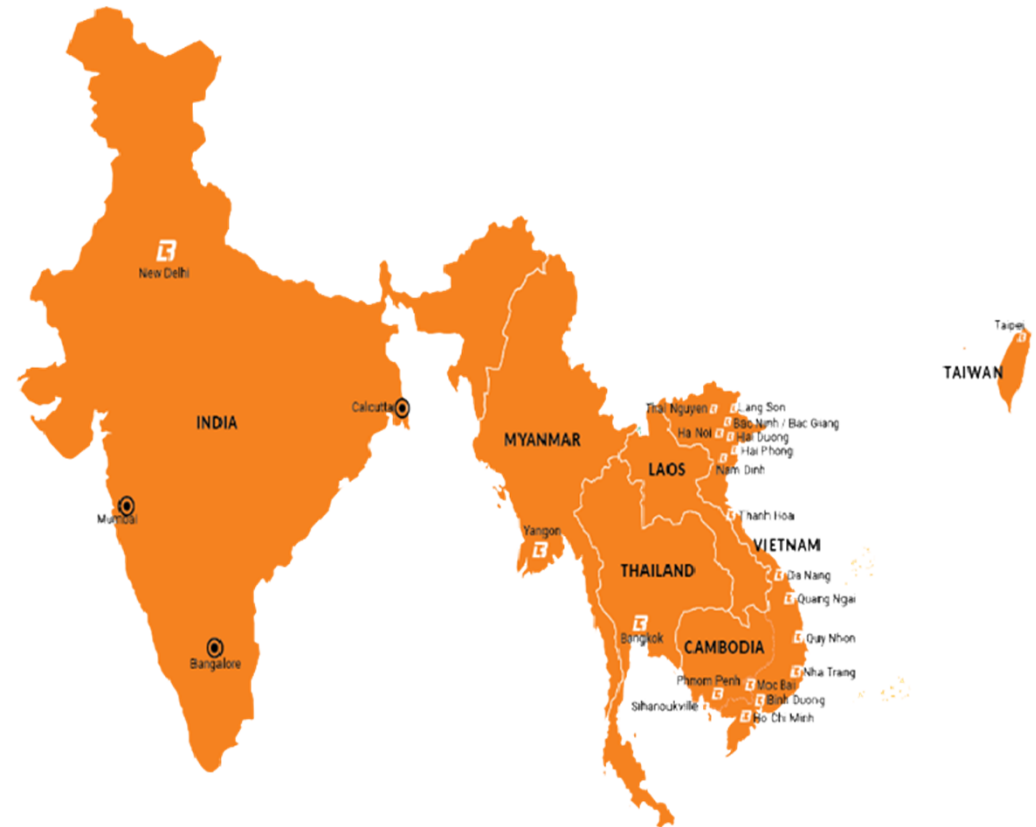

Historical Milestone

Be expert in logistics