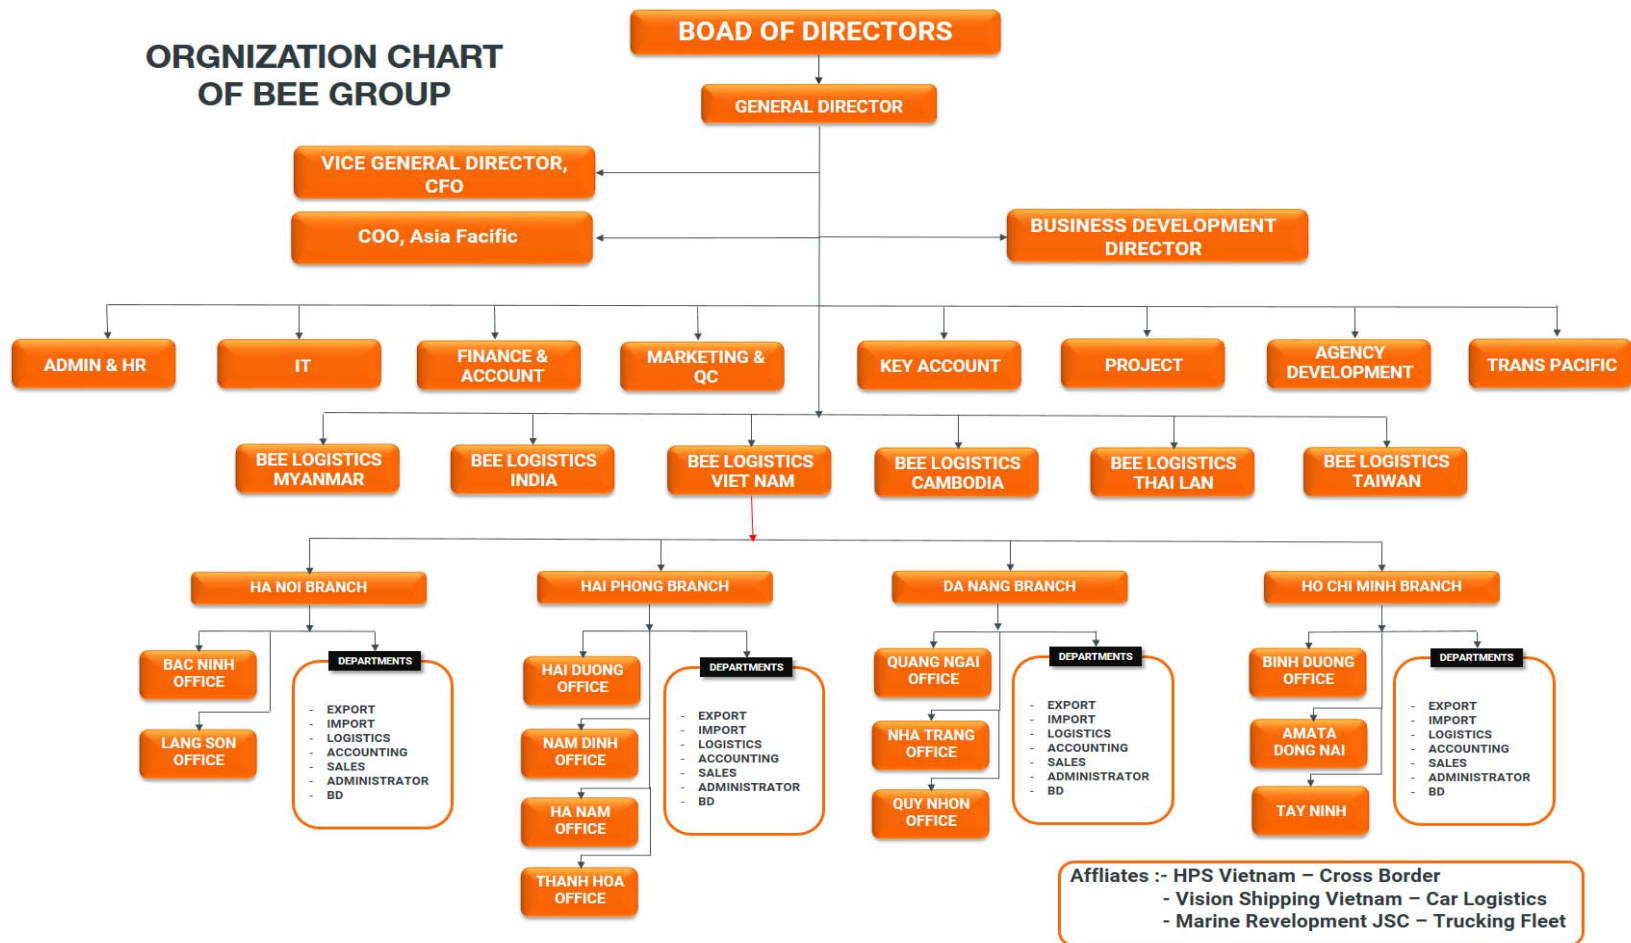

OVERVIEW

OPERATION **2004**

720 STAFFS

23 OFFICES

CHARTER CAPITAL **\$4** MILLION

Be expert in logistics

BEELOGISTICS®
ISO 9001:2008
ISO 9001:2008

WWW.BEELOGISTICS.COM

Slogan:

Sustainable Growth , Enduring Success

Be expert in logistics

Historical Milestone

Be expert in logistics

ORGANIZATION CHART

Be expert in logistics

Honor & Certificates

FM

FMC

Fcube

WCA

CLC PROJECT

Be expert in logistics

SERVICES

01 SEAFREIGHT